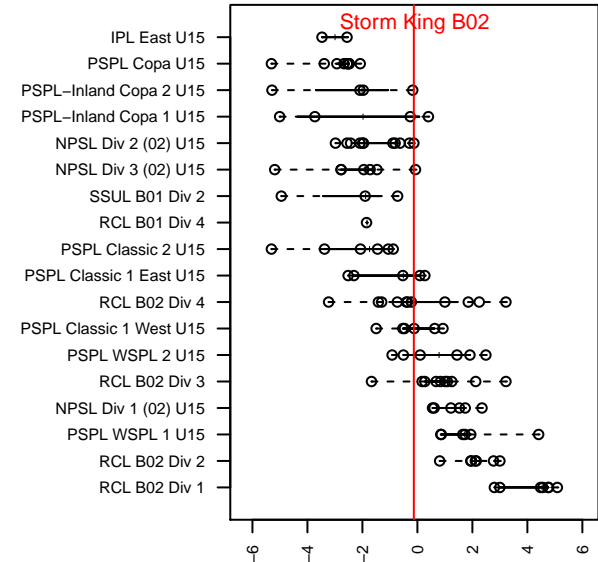

Storm King B02

Storm King SC
Port Angeles, WA
B02 total strength=1278
attack=11.4 defense=2.41
fall league = NPSL Div 2 (02) U15

alt names used:
Storm King B02
Storm King So – BU15

Venues played:
2016 NPSL Division 2 (02) U15
2016 Founders Cup B02 Div A

**attack and defense variance (black dot)
relative to other teams
and top 10 in region**

**attack and defense rating
relative to others at age
and all opponents in last 13 months**

Performance relative to 13 month average