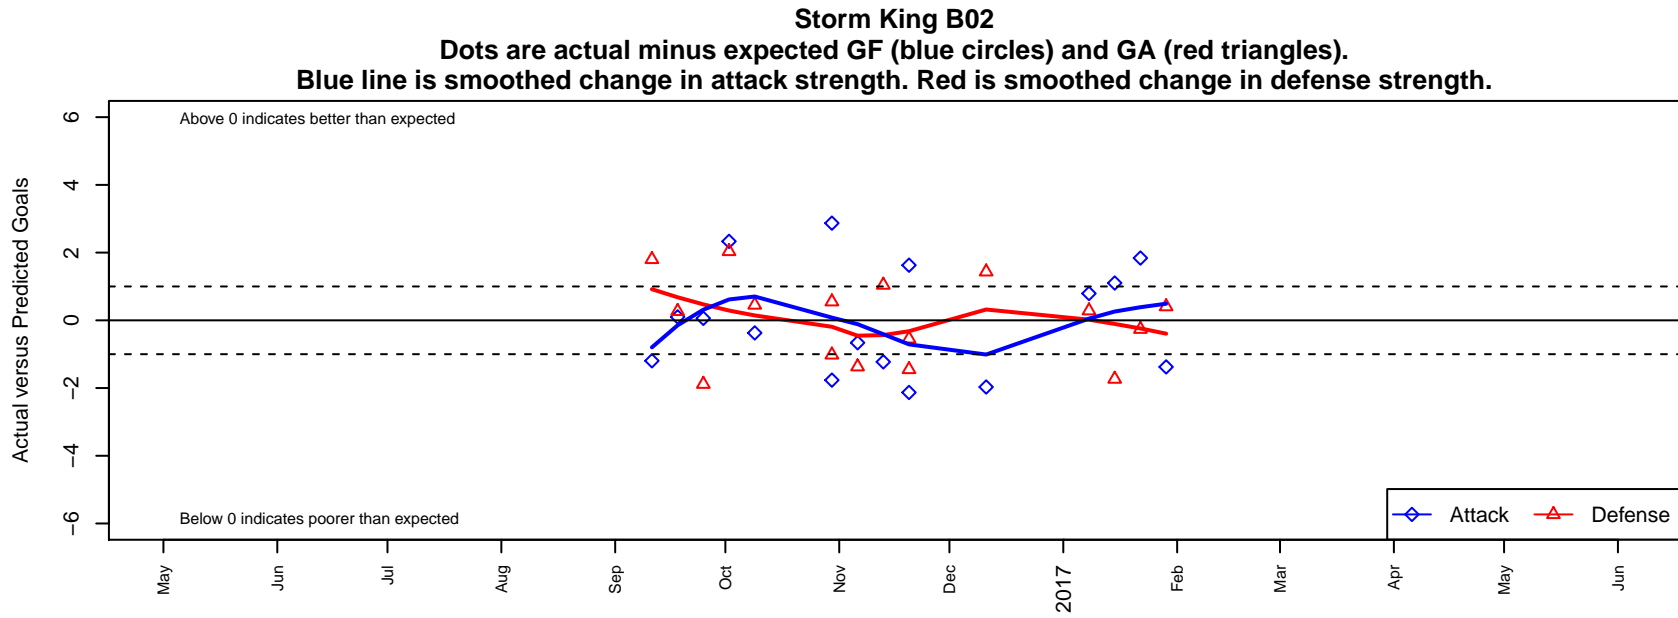

Storm King B02

Storm King SC
Port Angeles, WA
B02 total strength=1278
attack=11.4 defense=2.41
fall league = NPSL Div 2 (02) U15

alt names used:
Storm King B02
Storm King So – BU15

Venues played:
2016 NPSL Division 2 (02) U15
2016 Founders Cup B02 Div A

**attack and defense variance (black dot)
relative to other teams
and top 10 in region**

**attack and defense rating
relative to others at age
and all opponents in last 13 months**

Performance relative to 13 month average